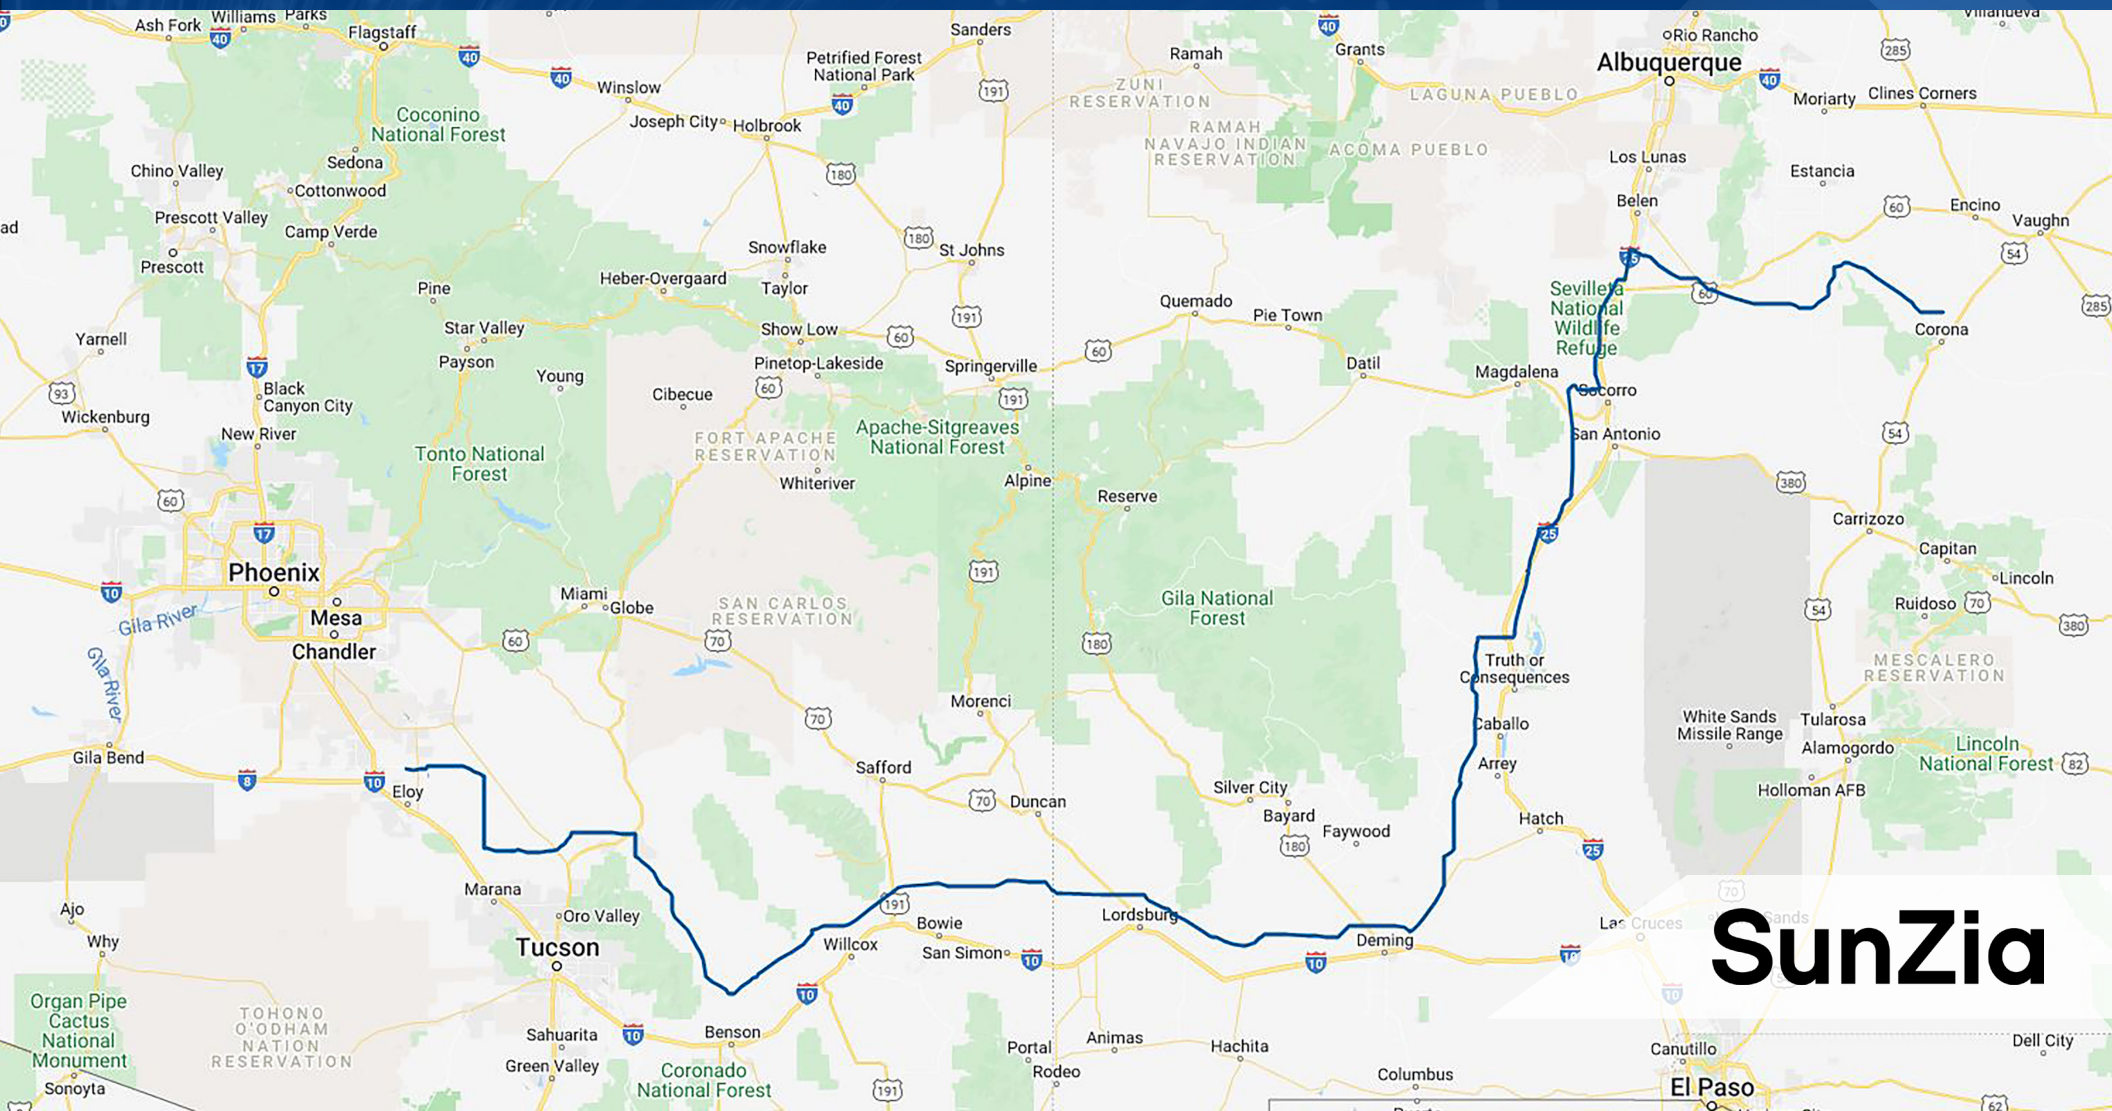

TRANSFORMING AMERICA'S INFRASTRUCTURE ONE PARTNERSHIP AT A TIME™

SunZia

GOVERNMENT • COMMUNICATIONS • TRANSPORTATION • UTILITIES • PRIVATE ENTERPRISE