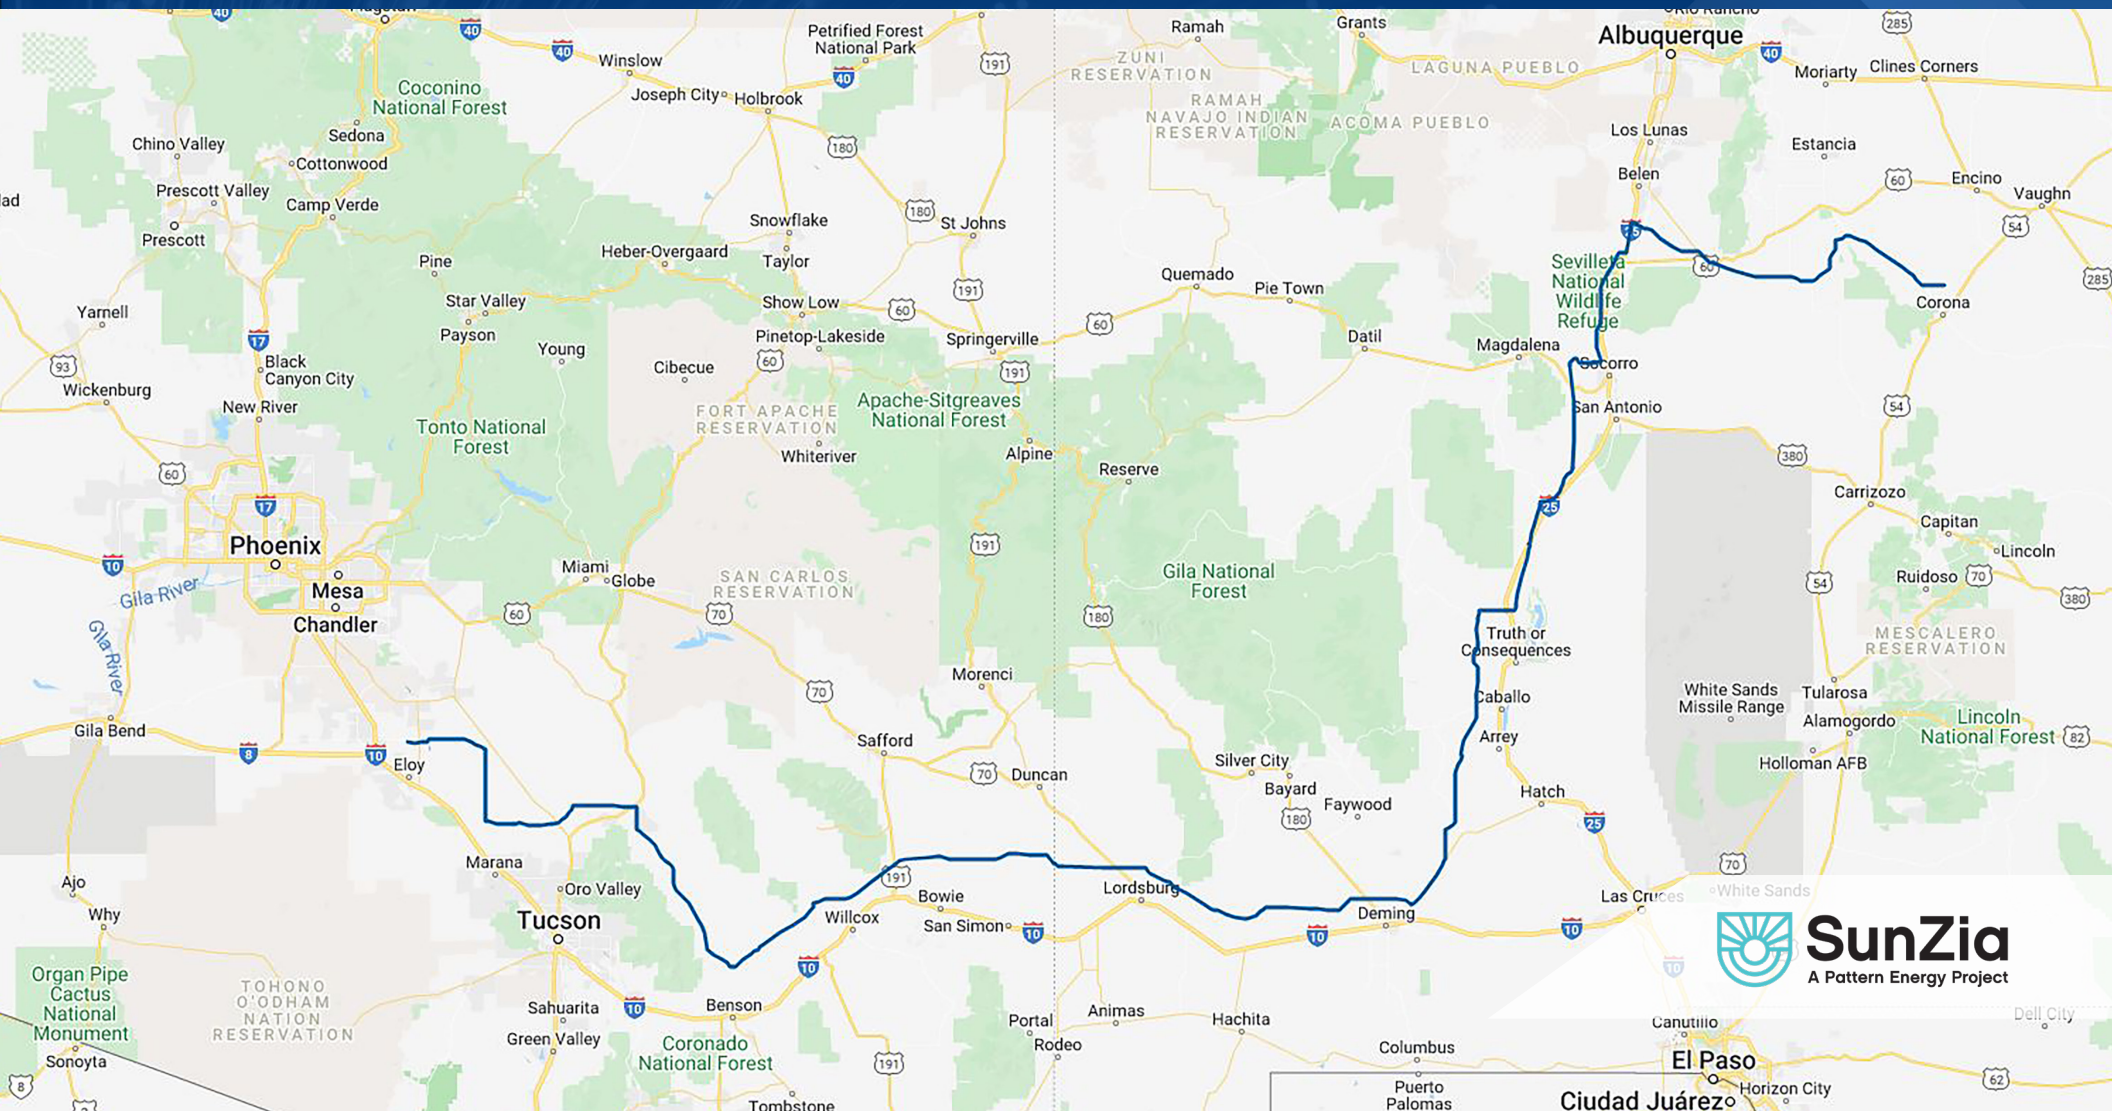

TRANSFORMING AMERICA'S INFRASTRUCTURE ONE PARTNERSHIP AT A TIME™

DESIGN • BUILD • OPERATIONS • MAINTAINENCE • COMMERCIALIZATION